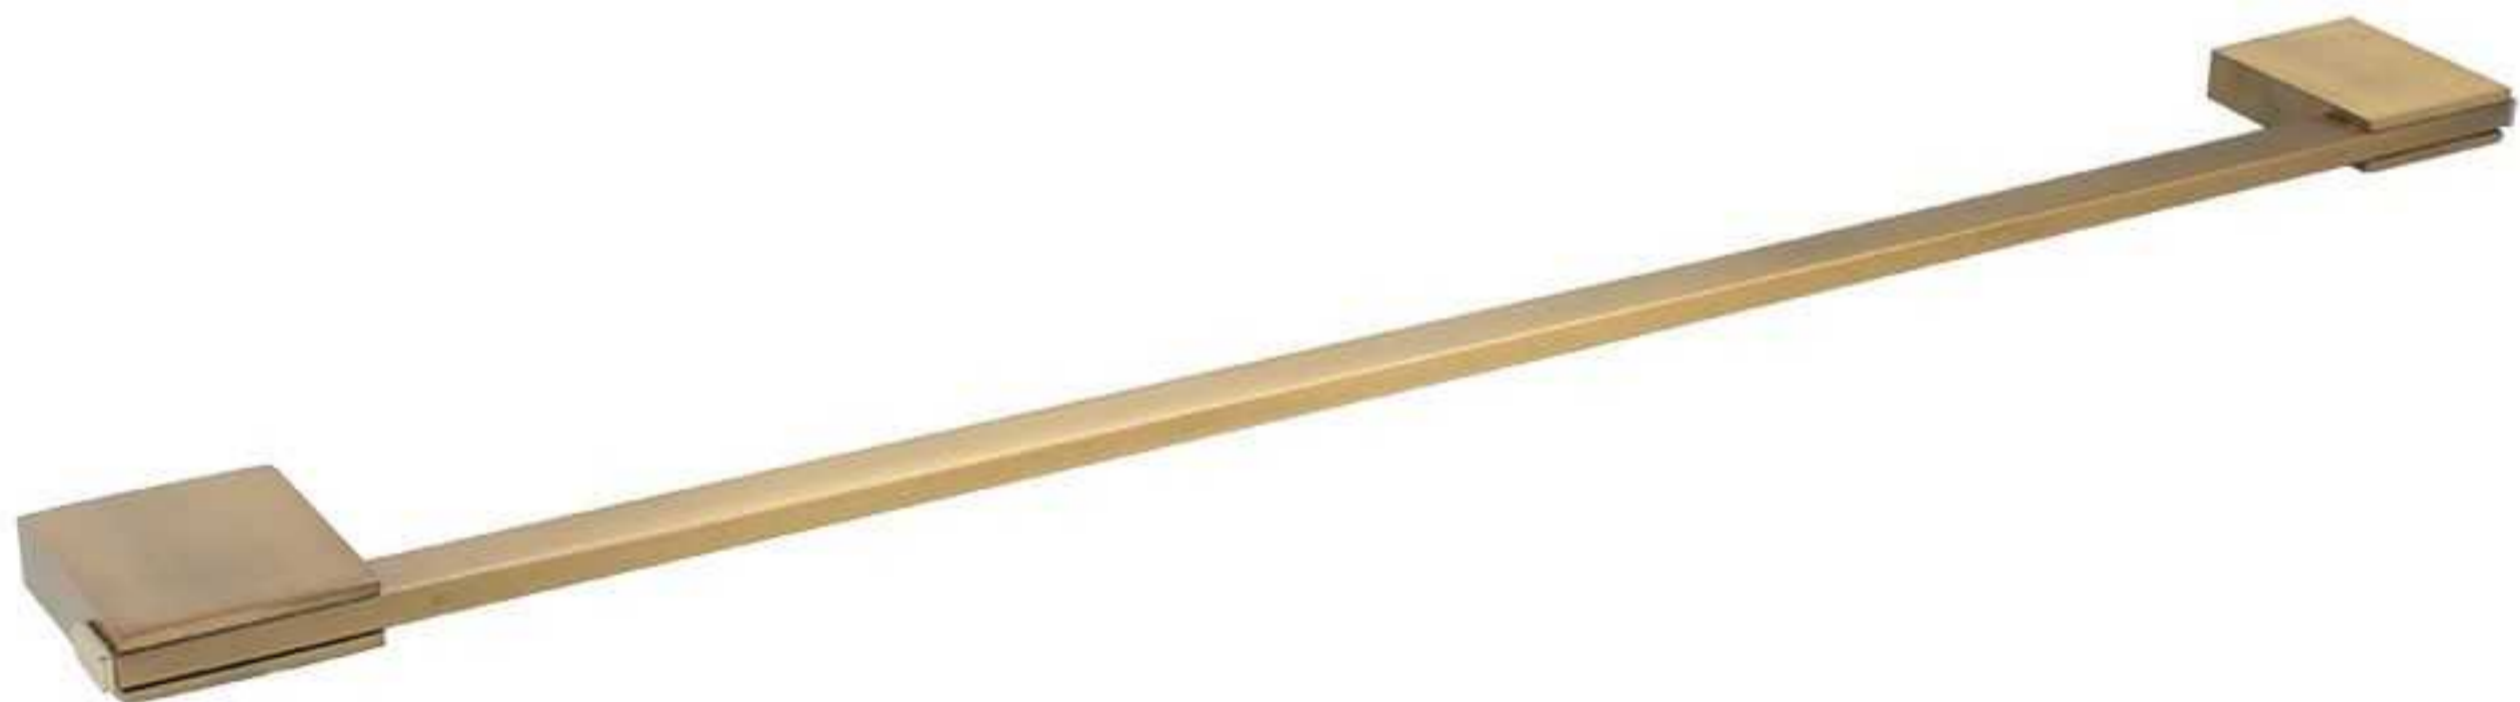

**PCS/CTN: 10Sets**

**MEAS: 61.5X44X41CM**

**Material: Zinc (Nickel wire drawing)**

**Model No: 6100**

**PCS/CTN: 10Sets**

**MEAS: 61.5X44X41CM**

**Material: Zinc (Antique copper brushed)**

**Model No: 7100**